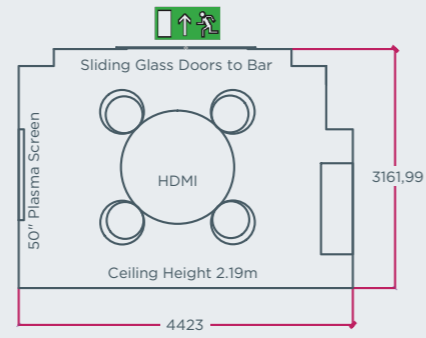

TOUCHDOWN TORINO