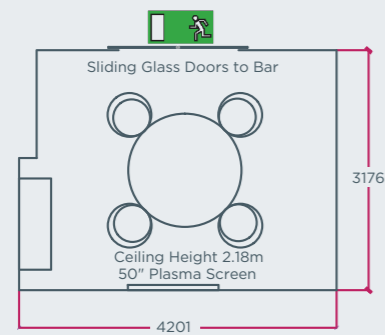

TOUCHDOWN WATSON