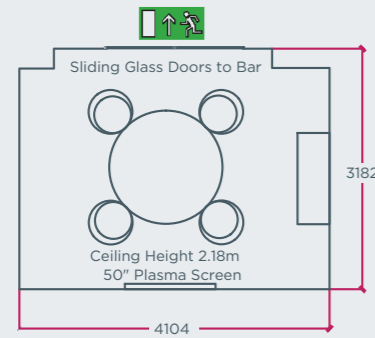

TOUCHDOWNS

Maximum capacity 6

Situated just off the chic Brabazon Bar, the Touchdowns provide a perfect space for smaller meetings and informal gatherings. With glass fronted doors, you still feel part of the hotel whilst having the privacy of your own space.

TOUCHDOWN FLOYD