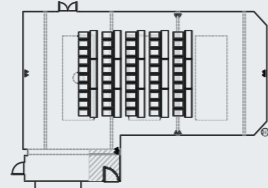

# THE SUTTON SUITE

Maximum capacity	100	Banqueting	96
Theatre	100	Boardroom	36
Classroom	60	U Shape	40

The Sutton Suite leads onto an outdoor patio area with stunning views of The Brabazon course with its own bar facilities and elegant wood-panelled walls.

THEATRE

CLASSROOM

BOARDROOM

BANQUETING