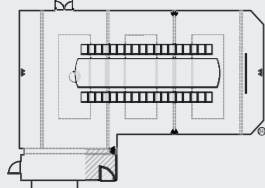

THE SUTTON SUITE

Maximum capacity	100	Banqueting	96
Theatre	100	Boardroom	36
Classroom	60	U Shape	40

The Sutton Suite leads onto an outdoor patio area with stunning views of The Brabazon course with its own bar facilities and elegant wood-panelled walls.

THEATRE