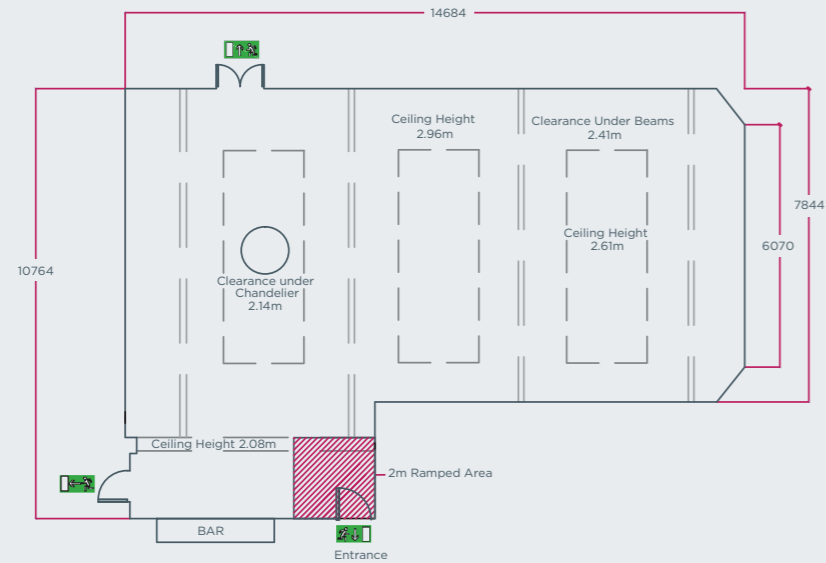

# THE SUTTON SUITE

Maximum capacity	100	Banqueting	96
Theatre	100	Boardroom	36
Classroom	60	U Shape	40

The Sutton Suite leads onto an outdoor patio area with stunning views of The Brabazon course with its own bar facilities and elegant wood-panelled walls.

THEATRE

CLASSROOM

BOARDROOM

BANQUETING