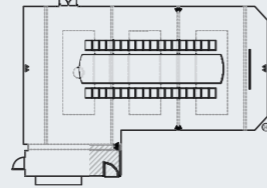

# THE SUTTON SUITE

Maximum capacity	100	Banqueting	96
Theatre	100	Boardroom	36
Classroom	60	U Shape	40

The Sutton Suite leads onto an outdoor patio area with stunning views of The Brabazon course with its own bar facilities and elegant wood-panelled walls.

THEATRE

CLASSROOM

BOARDROOM

BANQUETING